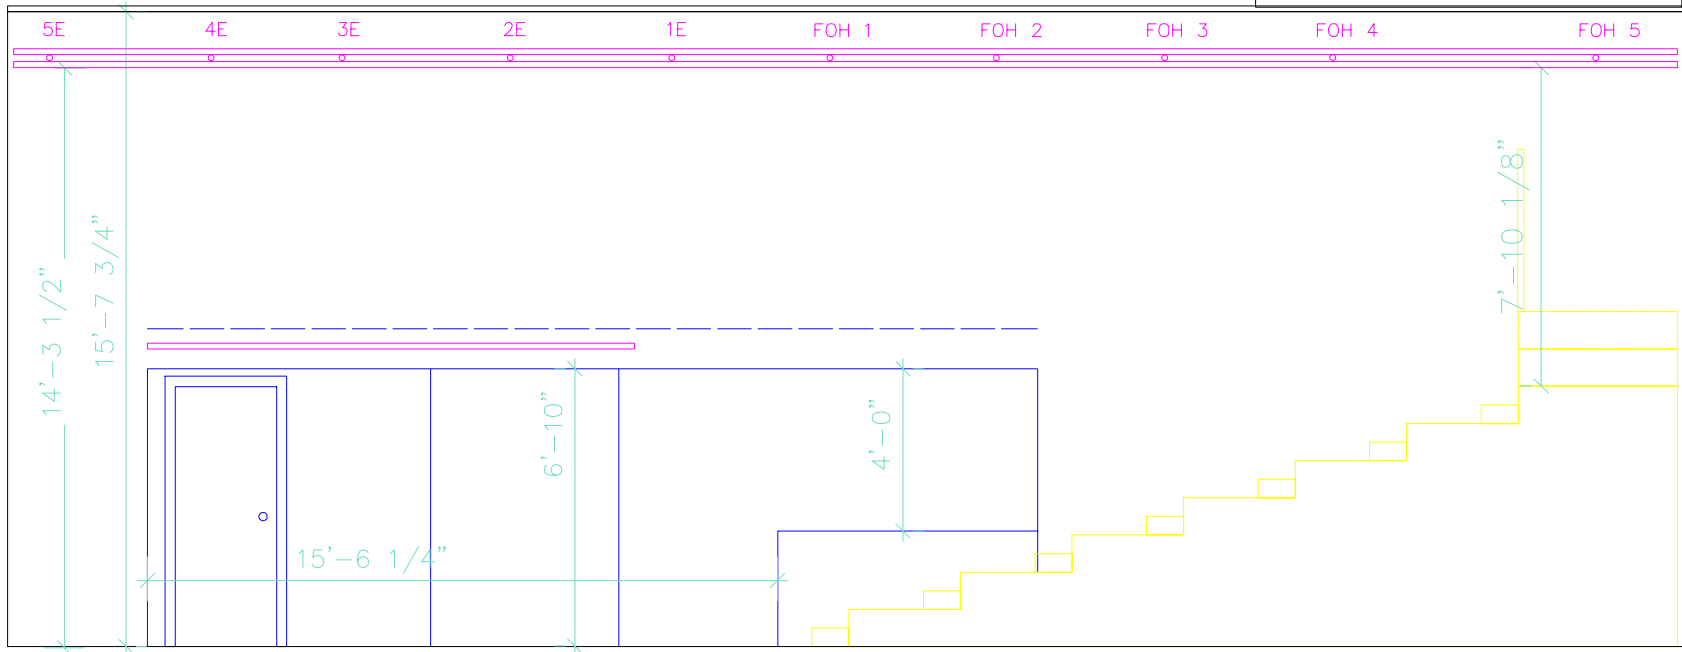

59E59 Theaters: Theater B  
 For More info contact:  
 Jim Spannon, Production Manager  
 212-753.5959 x118  
 js@59e59.org

59 E. 59 ST. THEATRES	
THEATRE B	
ELEVATION	
DIRECTOR:	SCALE: 1/4" = 1'0"
SCENIC DESIGNER:	2
LIGHTING DESIGNER:	OF
DRAFTED: CH	2
DATE: 10/29/06	REVISION: A