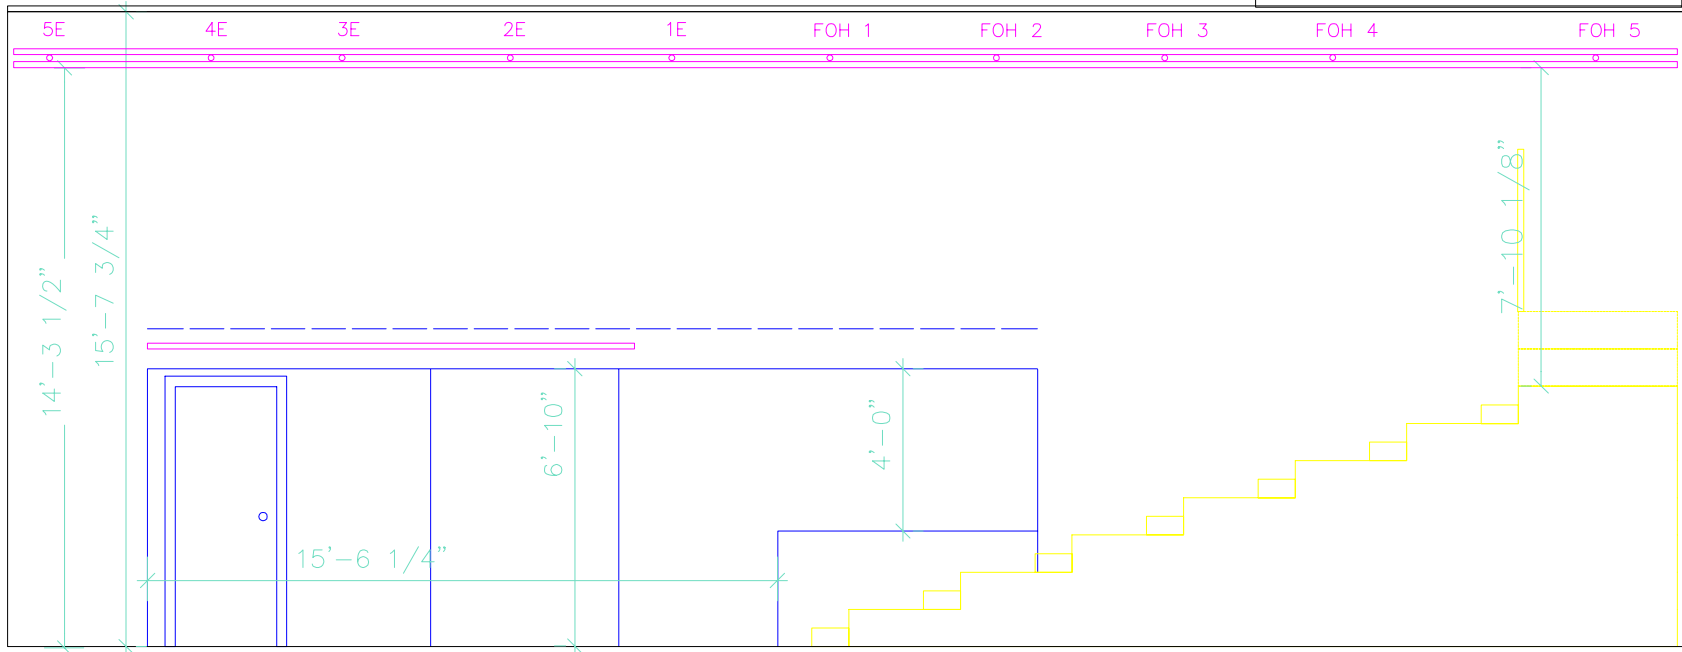

59E59 Theaters: Theater B
 For More info contact:
 Jim Spannon, Production Manager
 212-753.5959 x118
 js@59e59.org

59 E. 59 ST. THEATRES	
THEATRE B	
ELEVATION	
DIRECTOR:	SCALE: 1/4" = 1'0" 2 OF 2
SCENIC DESIGNER:	
LIGHTING DESIGNER:	
DRAFTED: CH DATE: 10/29/06 REVISION: A	