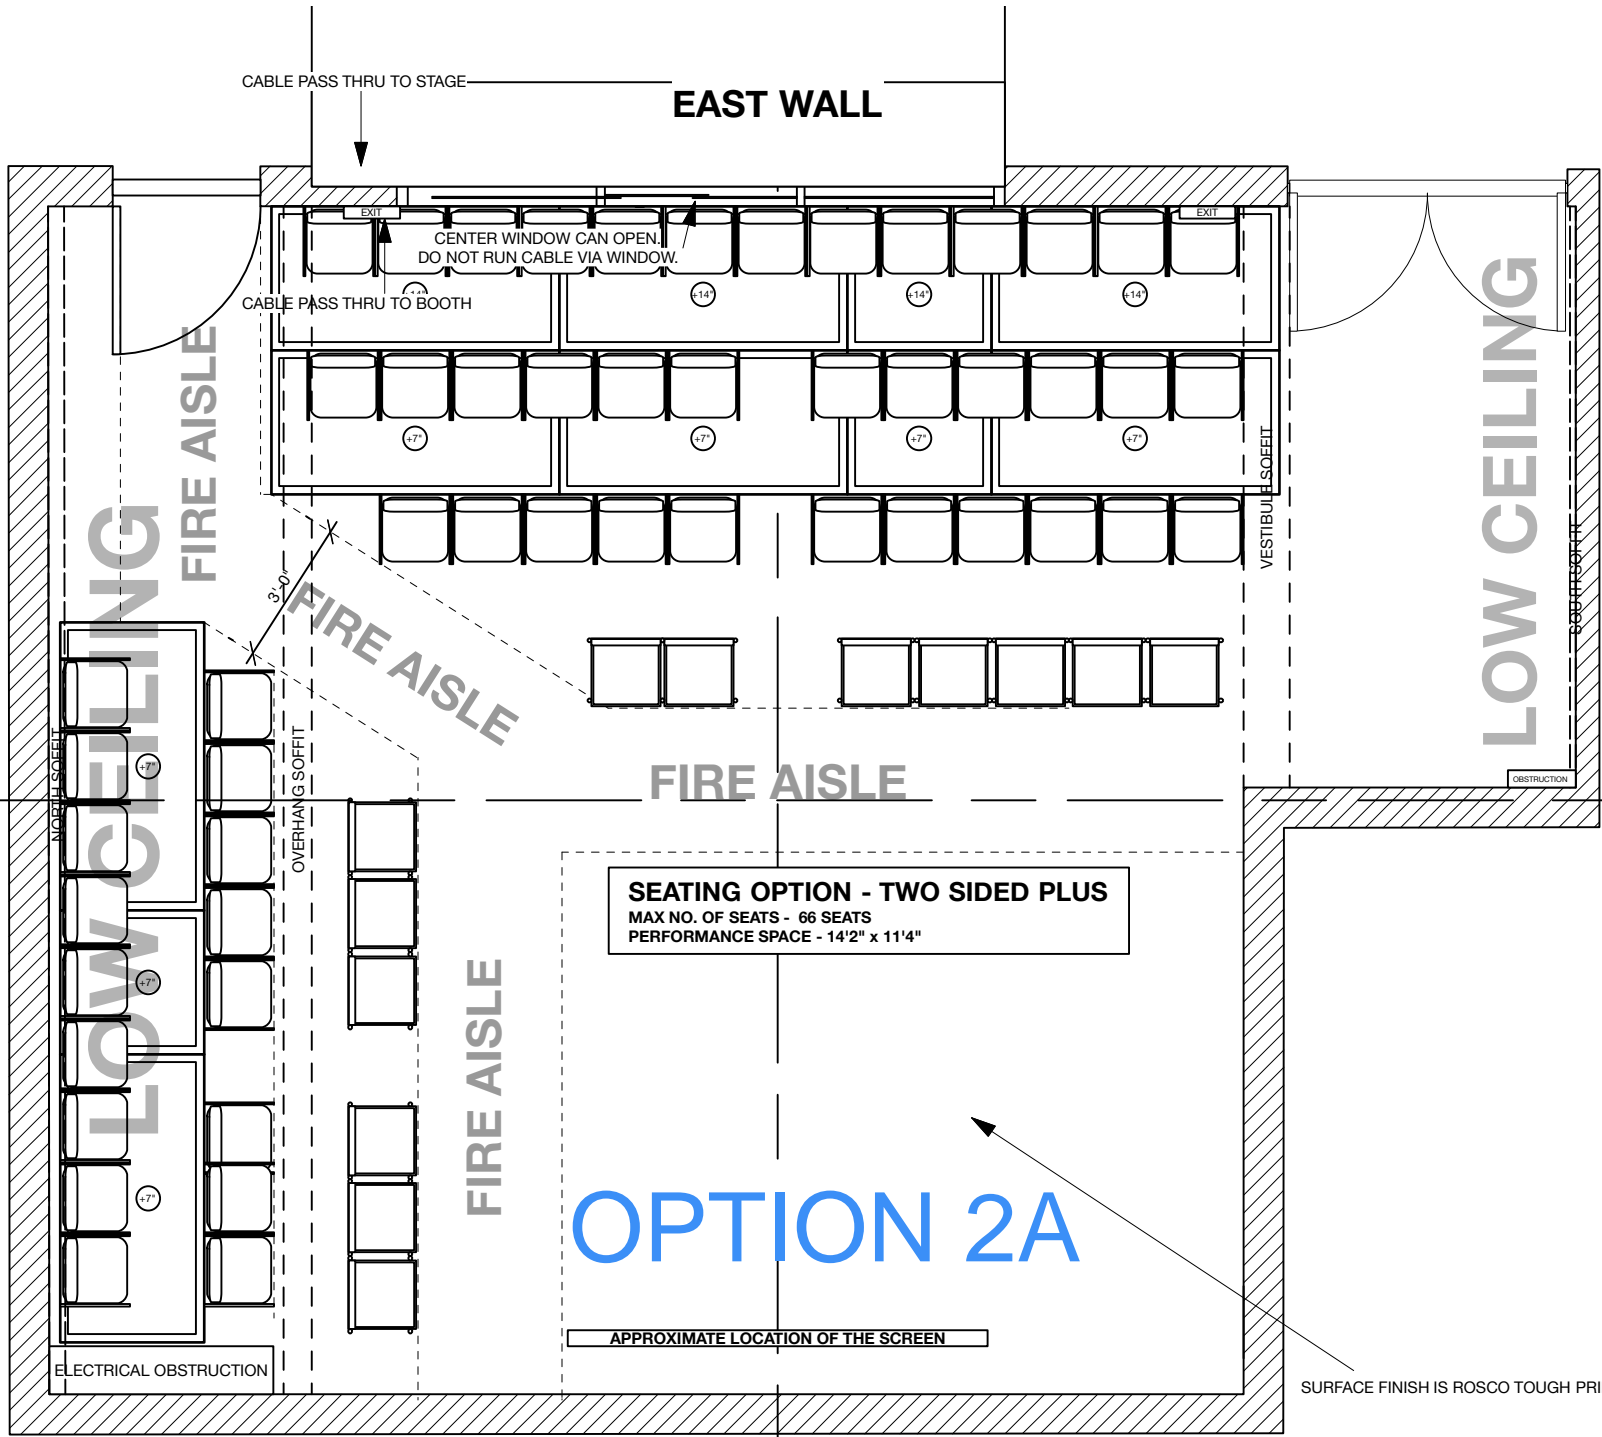

NORTH WALL

EAST WALL

SOUTH WALL

WEST WALL

ELECTRICAL OBSTRUCTION

SEATING OPTION - TWO SIDED PLUS
MAX NO. OF SEATS - 66 SEATS
PERFORMANCE SPACE - 14'2" x 11'4"

OPTION 2A

APPROXIMATE LOCATION OF THE SCREEN

SURFACE FINISH IS ROSCO TOUGH PRIME BLACK IN EGG SHELL