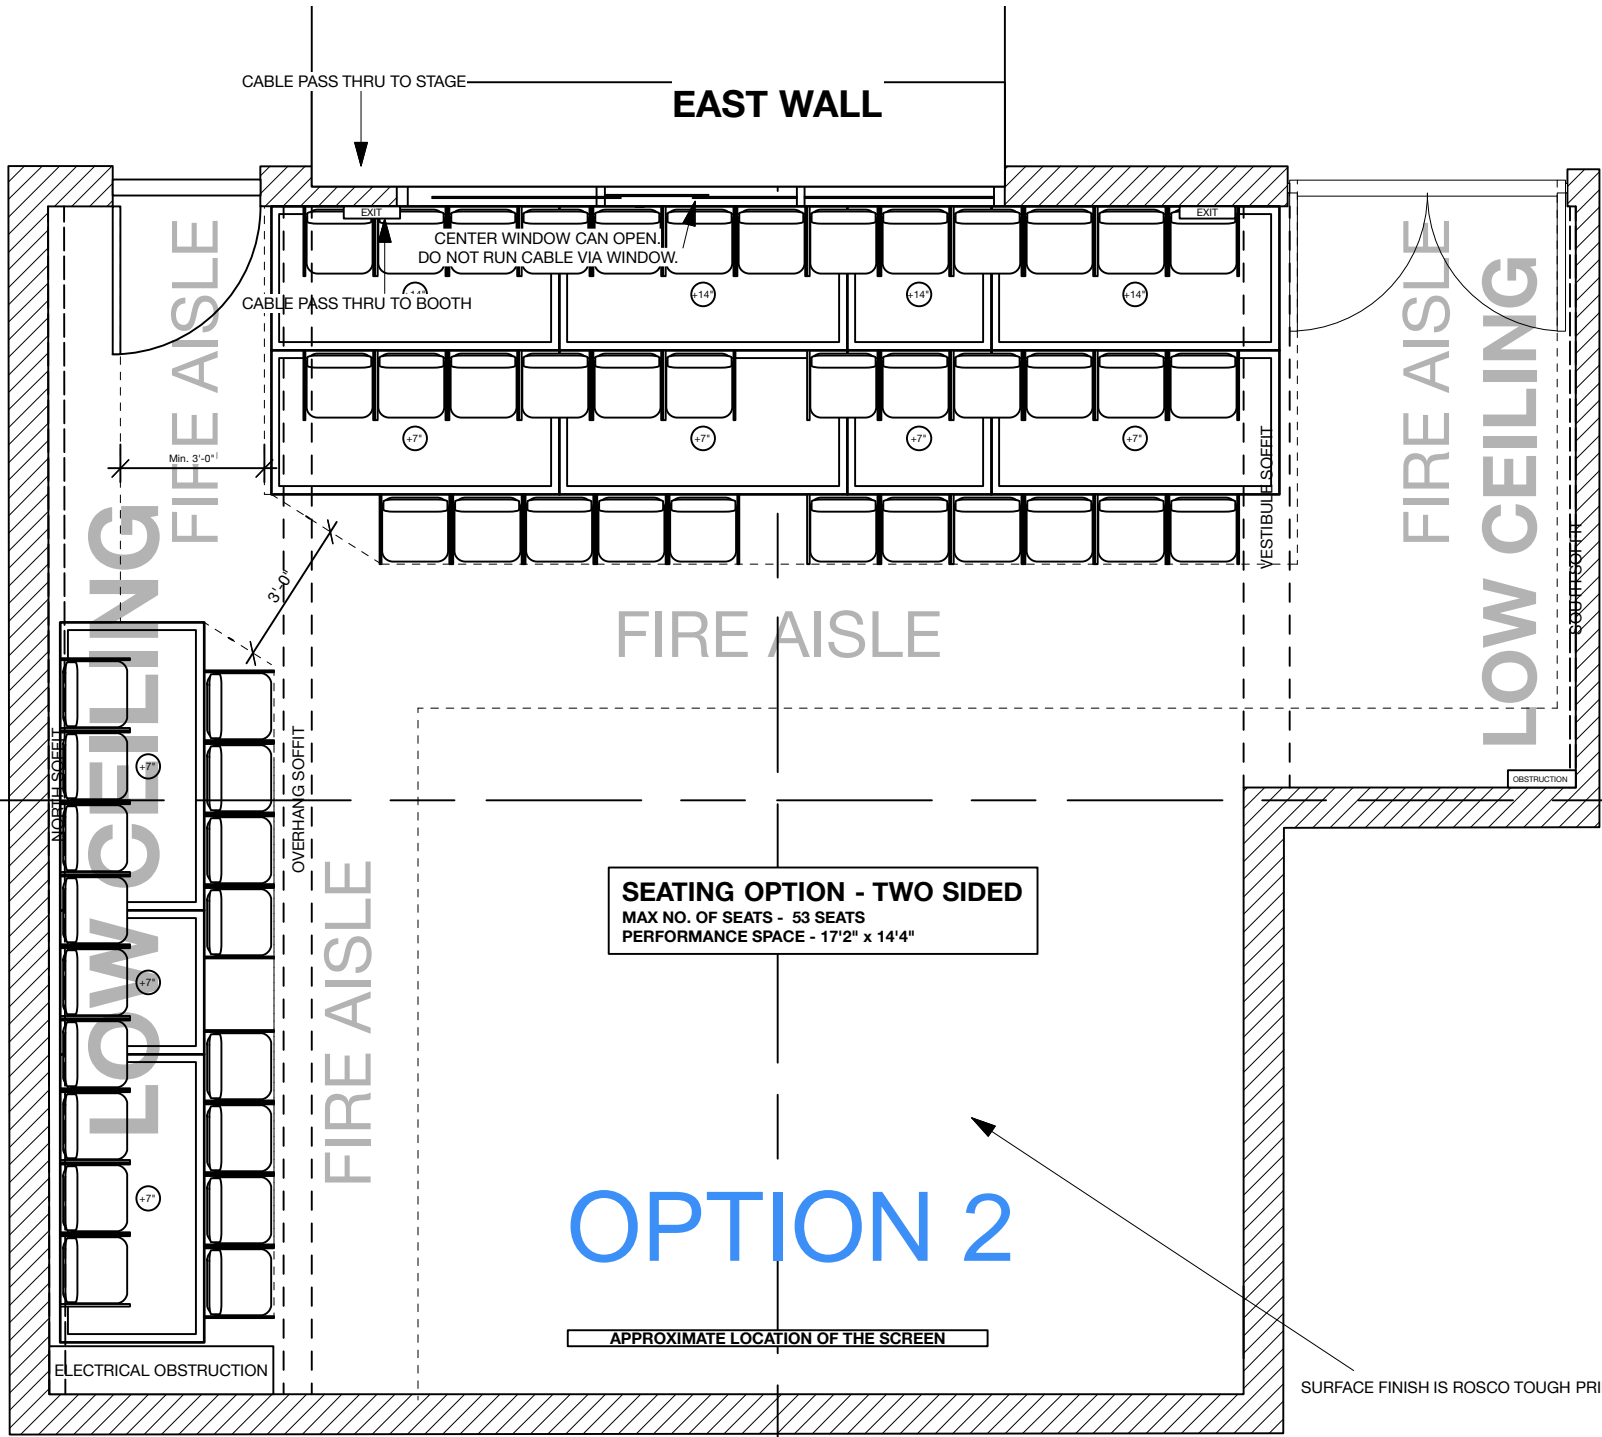

NORTH WALL

EAST WALL

SOUTH WALL

WEST WALL

FIRE AISLE

FIRE AISLE

LOW CEILING

FIRE AISLE

FIRE AISLE

LOW CEILING

**SEATING OPTION - TWO SIDED**  
 MAX NO. OF SEATS - 53 SEATS  
 PERFORMANCE SPACE - 17'2" x 14'4"

OPTION 2

APPROXIMATE LOCATION OF THE SCREEN

SURFACE FINISH IS ROSCO TOUGH PRIME BLACK IN EGGSHELL

CABLE PASS THRU TO STAGE

CABLE PASS THRU TO BOOTH

CENTER WINDOW CAN OPEN.  
DO NOT RUN CABLE VIA WINDOW.

Min. 3'-0"

3'-0"

OVERHANG SOFFIT

NORTH SOFFIT

VESTIBULE SOFFIT

SEATING OPTION - TWO SIDED PLUS  
MAX NO. OF SEATS - 66 SEATS  
PERFORMANCE SPACE - 14'2" x 11'4"

OPTION 2A

APPROXIMATE LOCATION OF THE SCREEN

SURFACE FINISH IS ROSCO TOUGH PRIME BLACK IN EGG SHELL