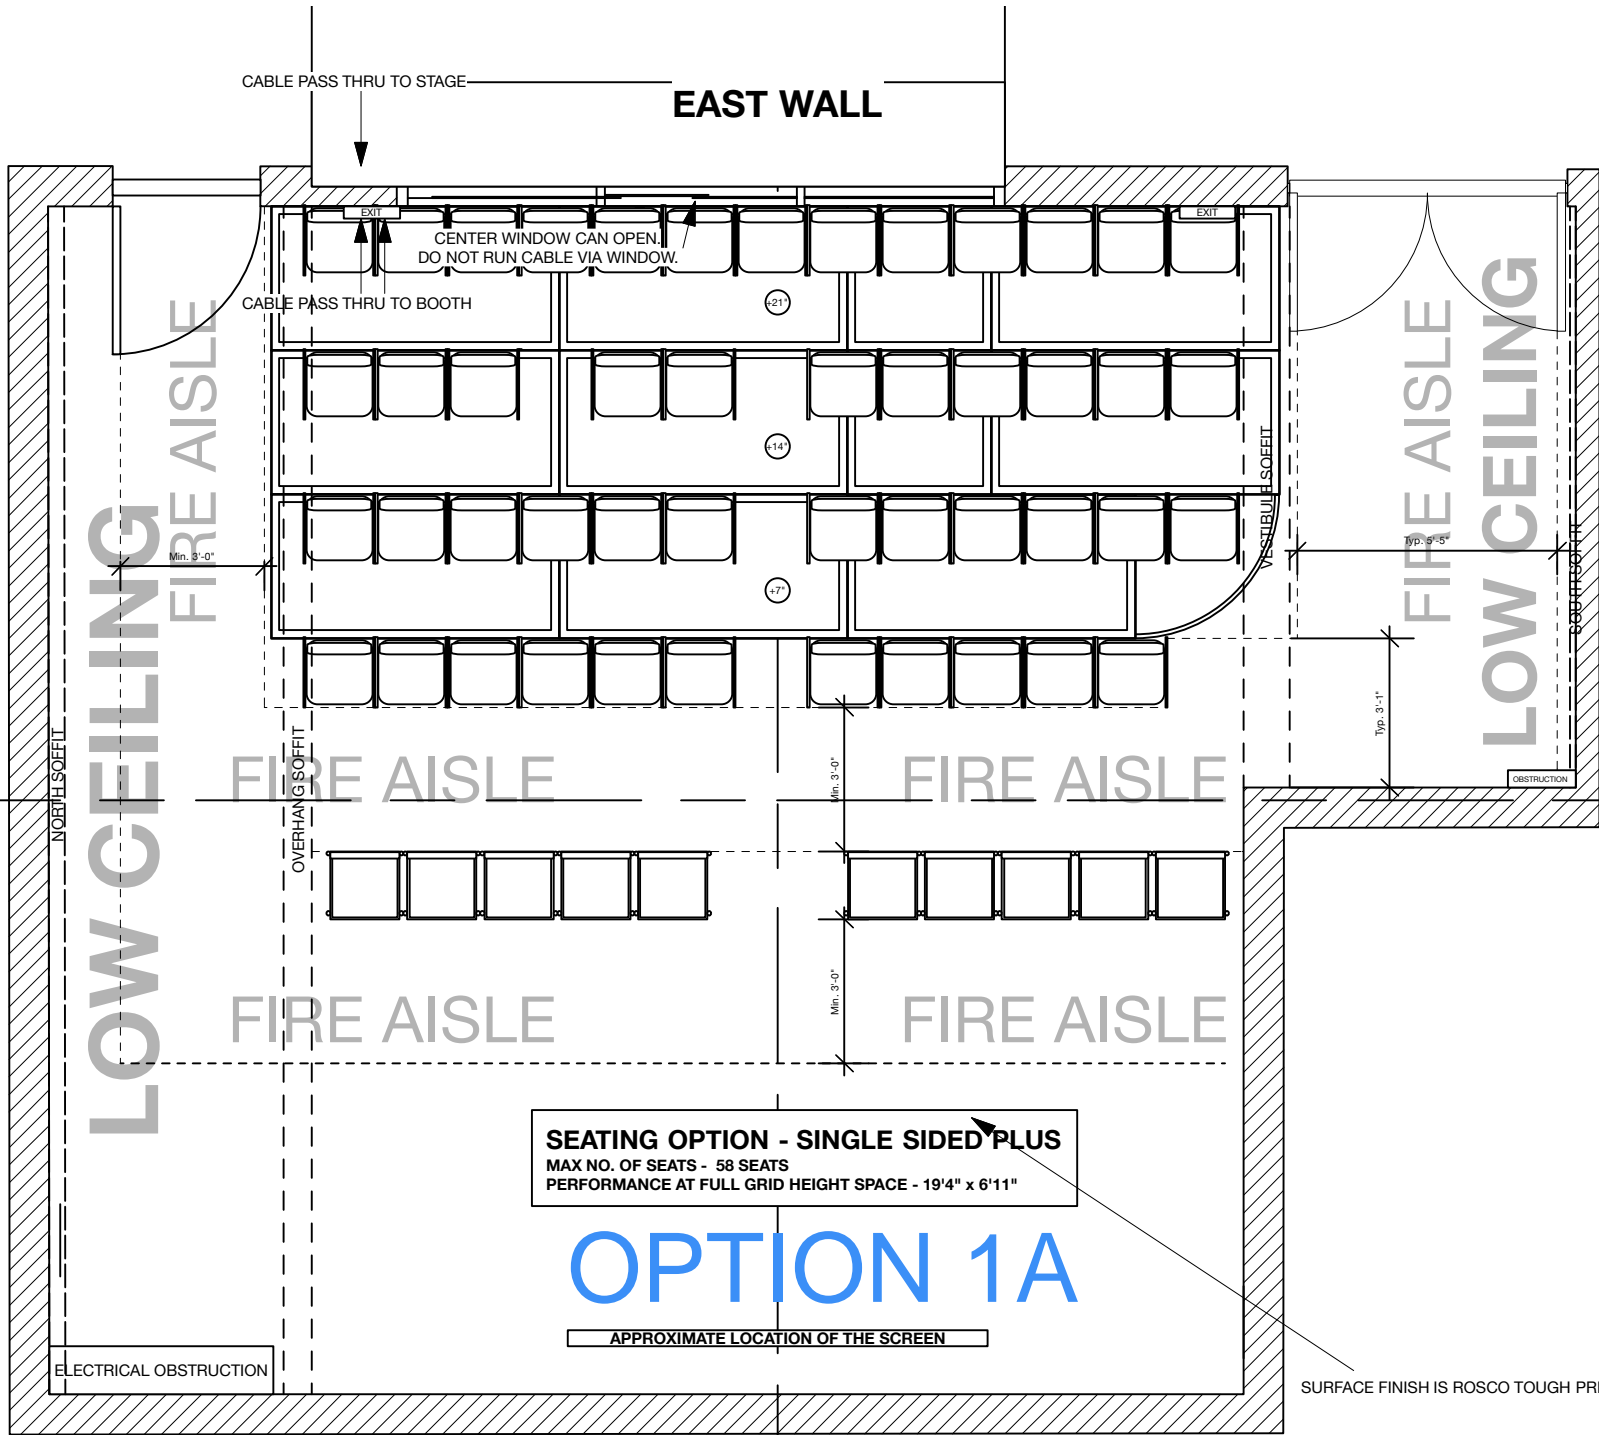

NORTH WALL

EAST WALL

SOUTH WALL

WEST WALL

SEATING OPTION - SINGLE SIDED
 MAX NO. OF SEATS - 48 SEATS
 PERFORMANCE AT FULL GRID HEIGHT SPACE - 19'5" x 11'4"

OPTION 1

APPROXIMATE LOCATION OF THE SCREEN

SURFACE FINISH IS ROSCO TOUGH PRIME BLACK IN EGGSHELL

SEATING OPTION - SINGLE SIDED PLUS
 MAX NO. OF SEATS - 58 SEATS
 PERFORMANCE AT FULL GRID HEIGHT SPACE - 19'4" x 6'11"

OPTION 1A

APPROXIMATE LOCATION OF THE SCREEN

ELECTRICAL OBSTRUCTION

SURFACE FINISH IS ROSCO TOUGH PRIME BLACK IN EGG SHELL