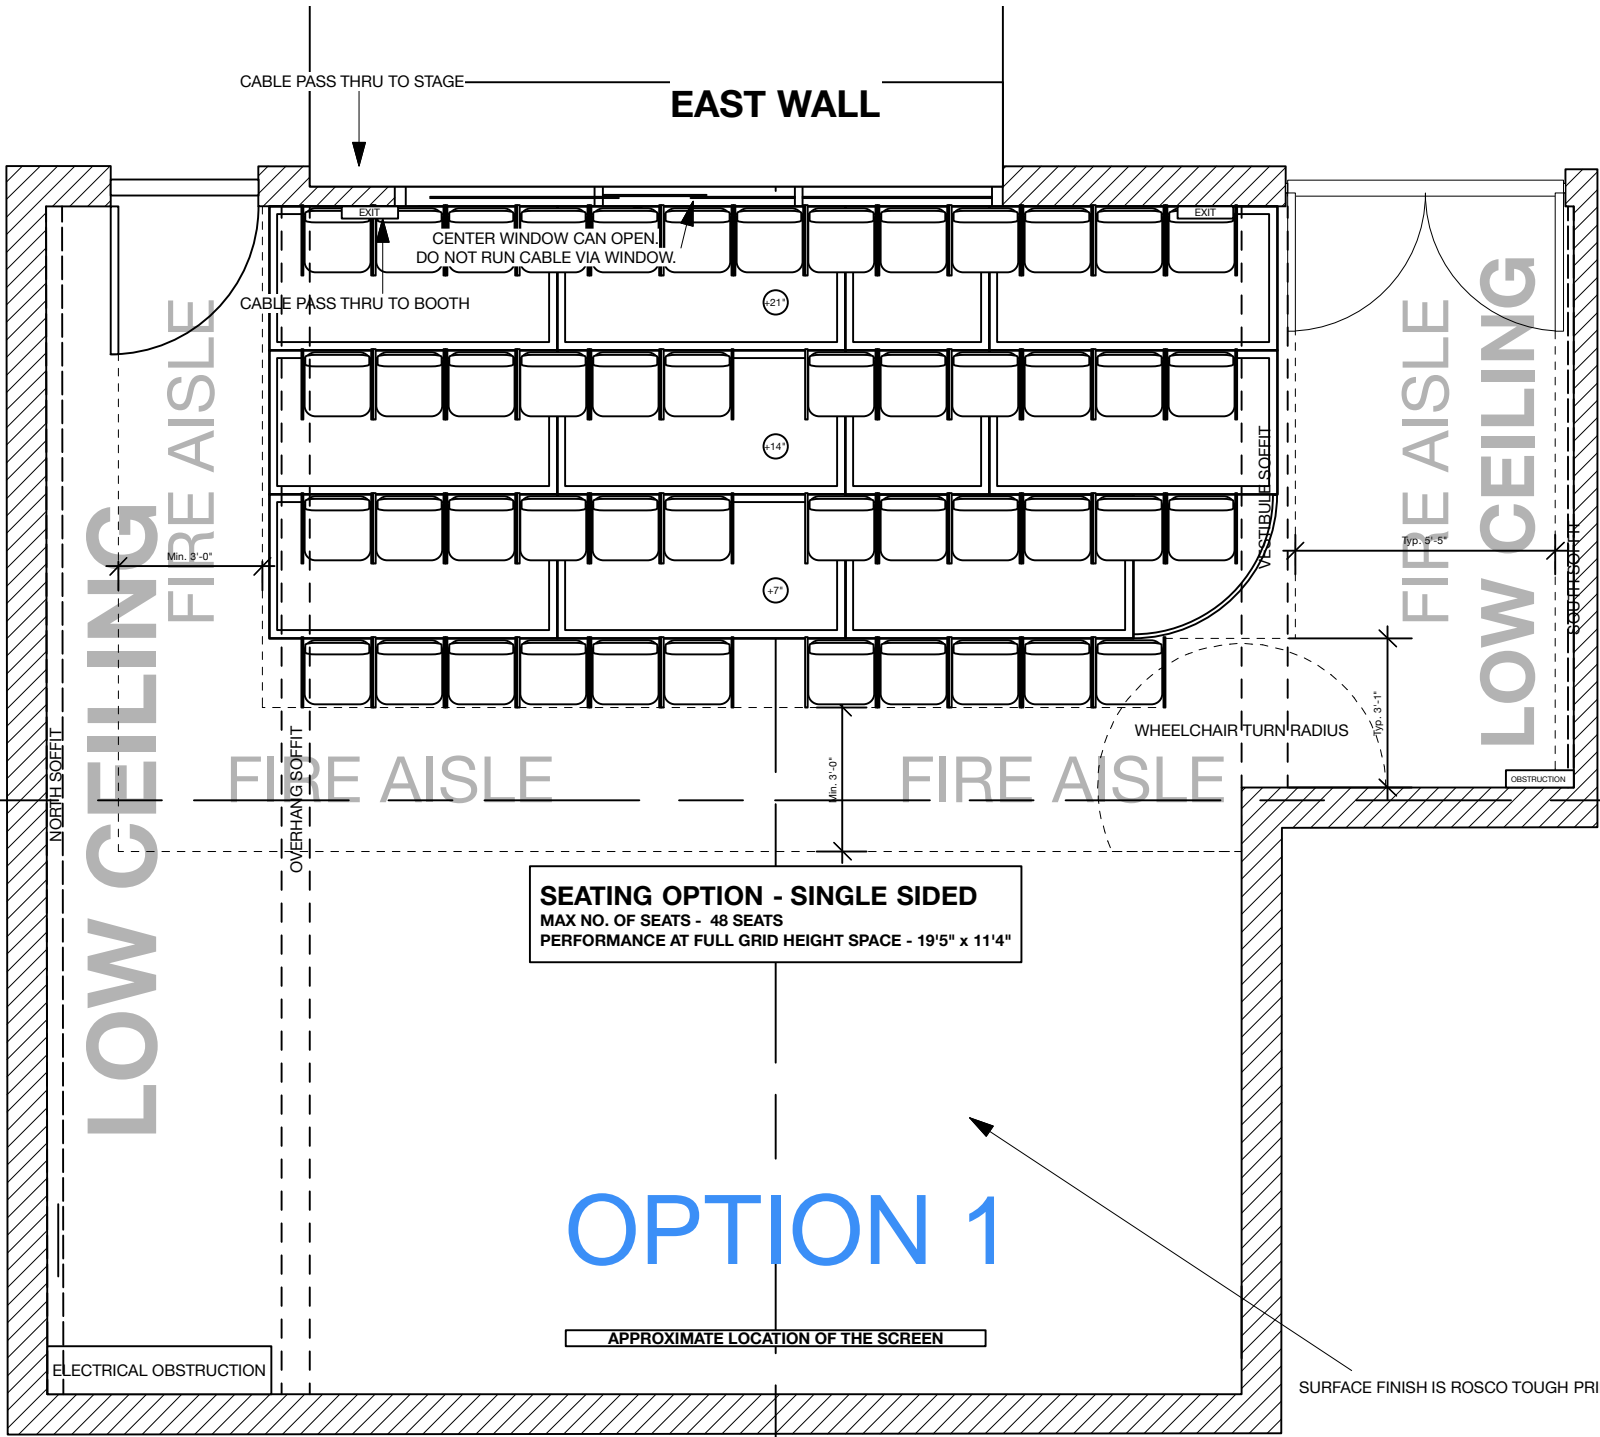

NORTH WALL

EAST WALL

SOUTH WALL

WEST WALL

SEATING OPTION - SINGLE SIDED
 MAX NO. OF SEATS - 48 SEATS
 PERFORMANCE AT FULL GRID HEIGHT SPACE - 19'5" x 11'4"

OPTION 1

APPROXIMATE LOCATION OF THE SCREEN

SURFACE FINISH IS ROSCO TOUGH PRIME BLACK IN EGGSHELL

SEATING OPTION - SINGLE SIDED PLUS
 MAX NO. OF SEATS - 58 SEATS
 PERFORMANCE AT FULL GRID HEIGHT SPACE - 19'4" x 6'11"

OPTION 1A

APPROXIMATE LOCATION OF THE SCREEN

ELECTRICAL OBSTRUCTION

SURFACE FINISH IS ROSCO TOUGH PRIME BLACK IN EGG SHELL